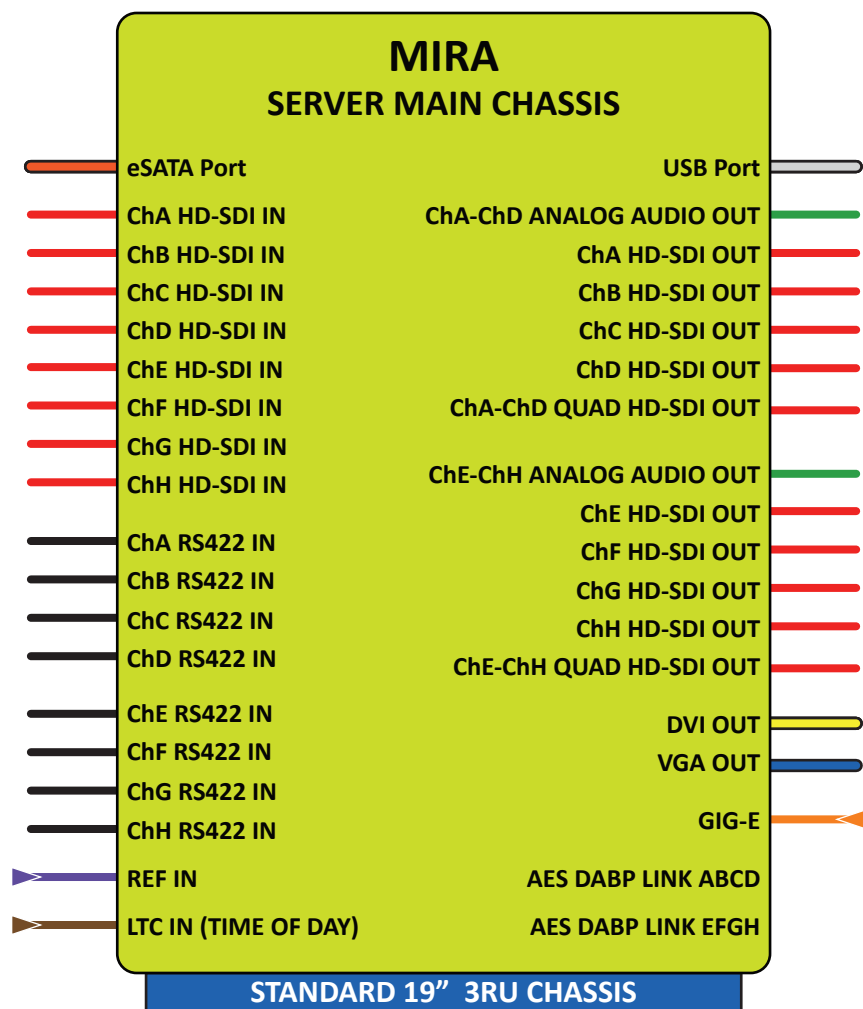

## CABLE LEGEND

- = 75Ω BNC HD-SDI
- = 3.5mm Stereo Analog Audio
- = RJ45 CAT-6 Gig-E
- = 75Ω BNC Analog REF
- = 75Ω BNC AES Stereo Digital Audio
- = 3-Pin XLR Analog LTC
- = 75Ω BNC Analog LTC
- = 9D RS422
- = RJ45 RS422 (9D adaptors provided)
- = RJ45 ChA-ChD DABP Link
- = RJ45 ChE-ChH DABP Link
- = USB 2.0 RS422 Link
- = eSATA Port
- = 15D Analog VGA
- = Digital DVI-D

Digital Video Production Server  
 Standard Configuration: Embedded Audio Only  
 Video / Audio / Control Diagram

REVISED: 06 SEPTEMBER, 2011

**CABLE LEGEND**

- |                                     |                          |
|-------------------------------------|--------------------------|
| = 75Ω BNC HD-SDI                    | = RJ45 ChA-ChD DABP Link |
| = 3.5mm Stereo Analog Audio         | = RJ45 ChE-ChH DABP Link |
| = RJ45 CAT-6 Gig-E                  | = USB 2.0 RS422 Link     |
| = 75Ω BNC Analog REF                | = eSATA Port             |
| = 75Ω BNC AES Stereo Digital Audio  | = 15D Analog VGA         |
| = 3-Pin XLR Analog LTC              | = Digital DVI-D          |
| = 75Ω BNC Analog LTC                |                          |
| = 9D RS422                          |                          |
| = RJ45 RS422 (9D adaptors provided) |                          |